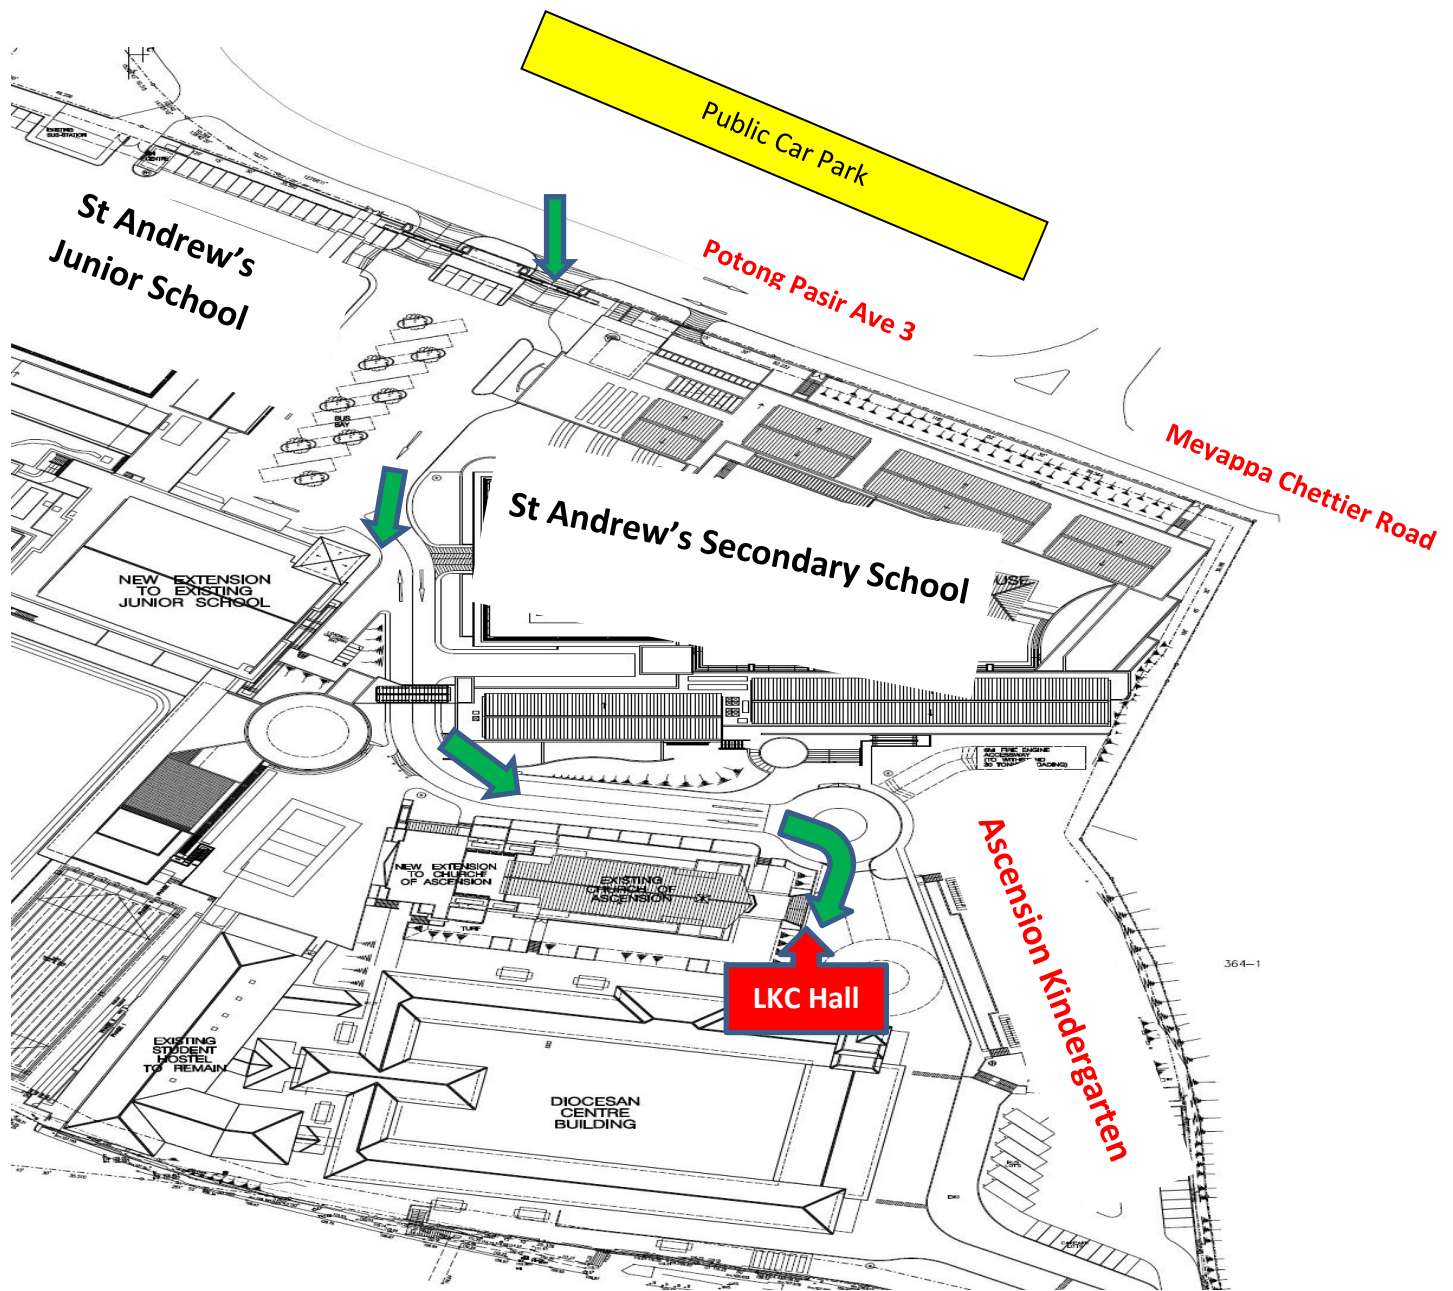

Pedestrian Access into St Andrew's Village (SAV) via St Andrew's Junior School / St Andrew's Secondary School Gate for Registration Purpose

Please park at the public car park opposite St Andrew's Junior School / St Andrew's Secondary School and walk through the school gate to get to Lee Kuo Chuan Hall (LKC) @ Church of Ascension (building across the kindergarten).