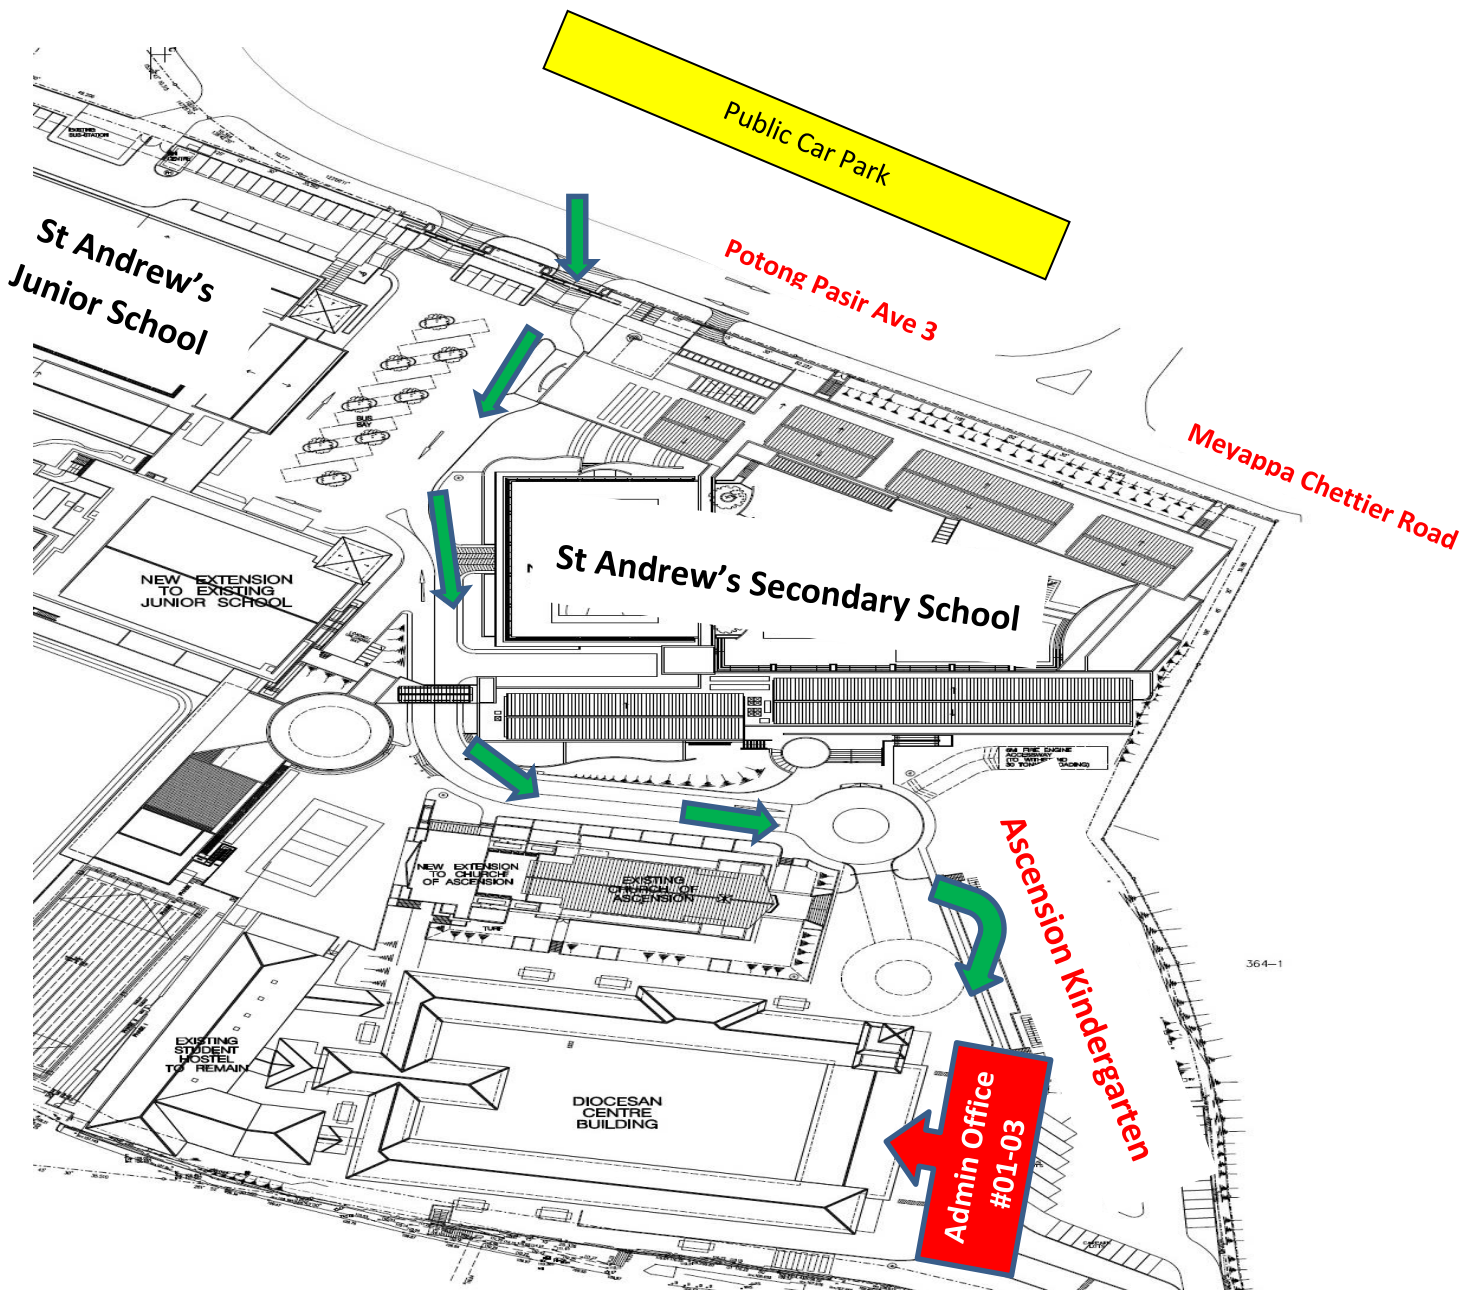

Pedestrian Access into St Andrew's Village (SAV)

via St Andrew's Junior School / St Andrew's Secondary School Gate

Please park at the public car park opposite St Andrew's Junior School / St Andrew's Secondary School and walk through the school gate to get to Ascension Kindergarten Admin Office